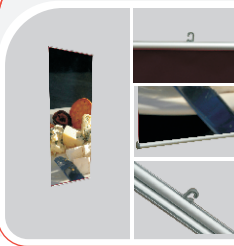

Jana FR-60

Hanging Poster Holders Set
Poster size: 60 x 120 cm

- Any poster height
- Perfect for POS

Product set:
2 aluminum snaps
2 plastic hangers
HQ printed poster

Weight:
Excl. poster – 0,2 kg
Incl. poster – 0,5 kg