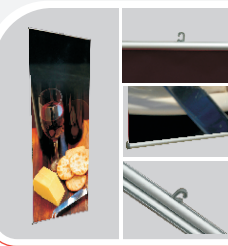

Jana FR-120

Hanging Poster Holders Set
Poster size: 120 x 200 cm

- Any poster height
- Perfect for POS

Product set:
2 aluminum snaps
2 plastic hangers
HQ printed poster

Weight:
Excl. posters – 0,35 kg
Incl. poster – 1,25 kg