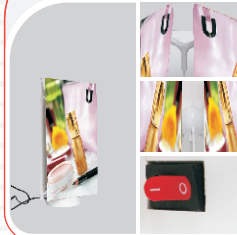

Ema ET-16

Electrical Triple-Sided Turning Banner
Poster size: 16 x 33 cm (3 pcs.)

- Mini electrical turning promotional stand with 3 promotional posters

Product set:
Promotional stand with electric engine
3 HQ printed posters

Weight:
Excl. posters – 1,5 kg
Incl. posters – 1,7 kg