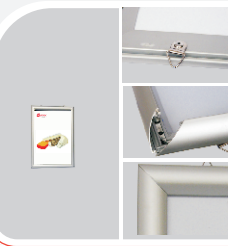

Irma FU-A4

Aluminium Snap Fame (A4)
Poster size: 21 x 30 cm

- Can be hanged portrait or landscape

Product set:
Aluminum snap poster frame
HQ printed poster

Weight – 0,55 kg